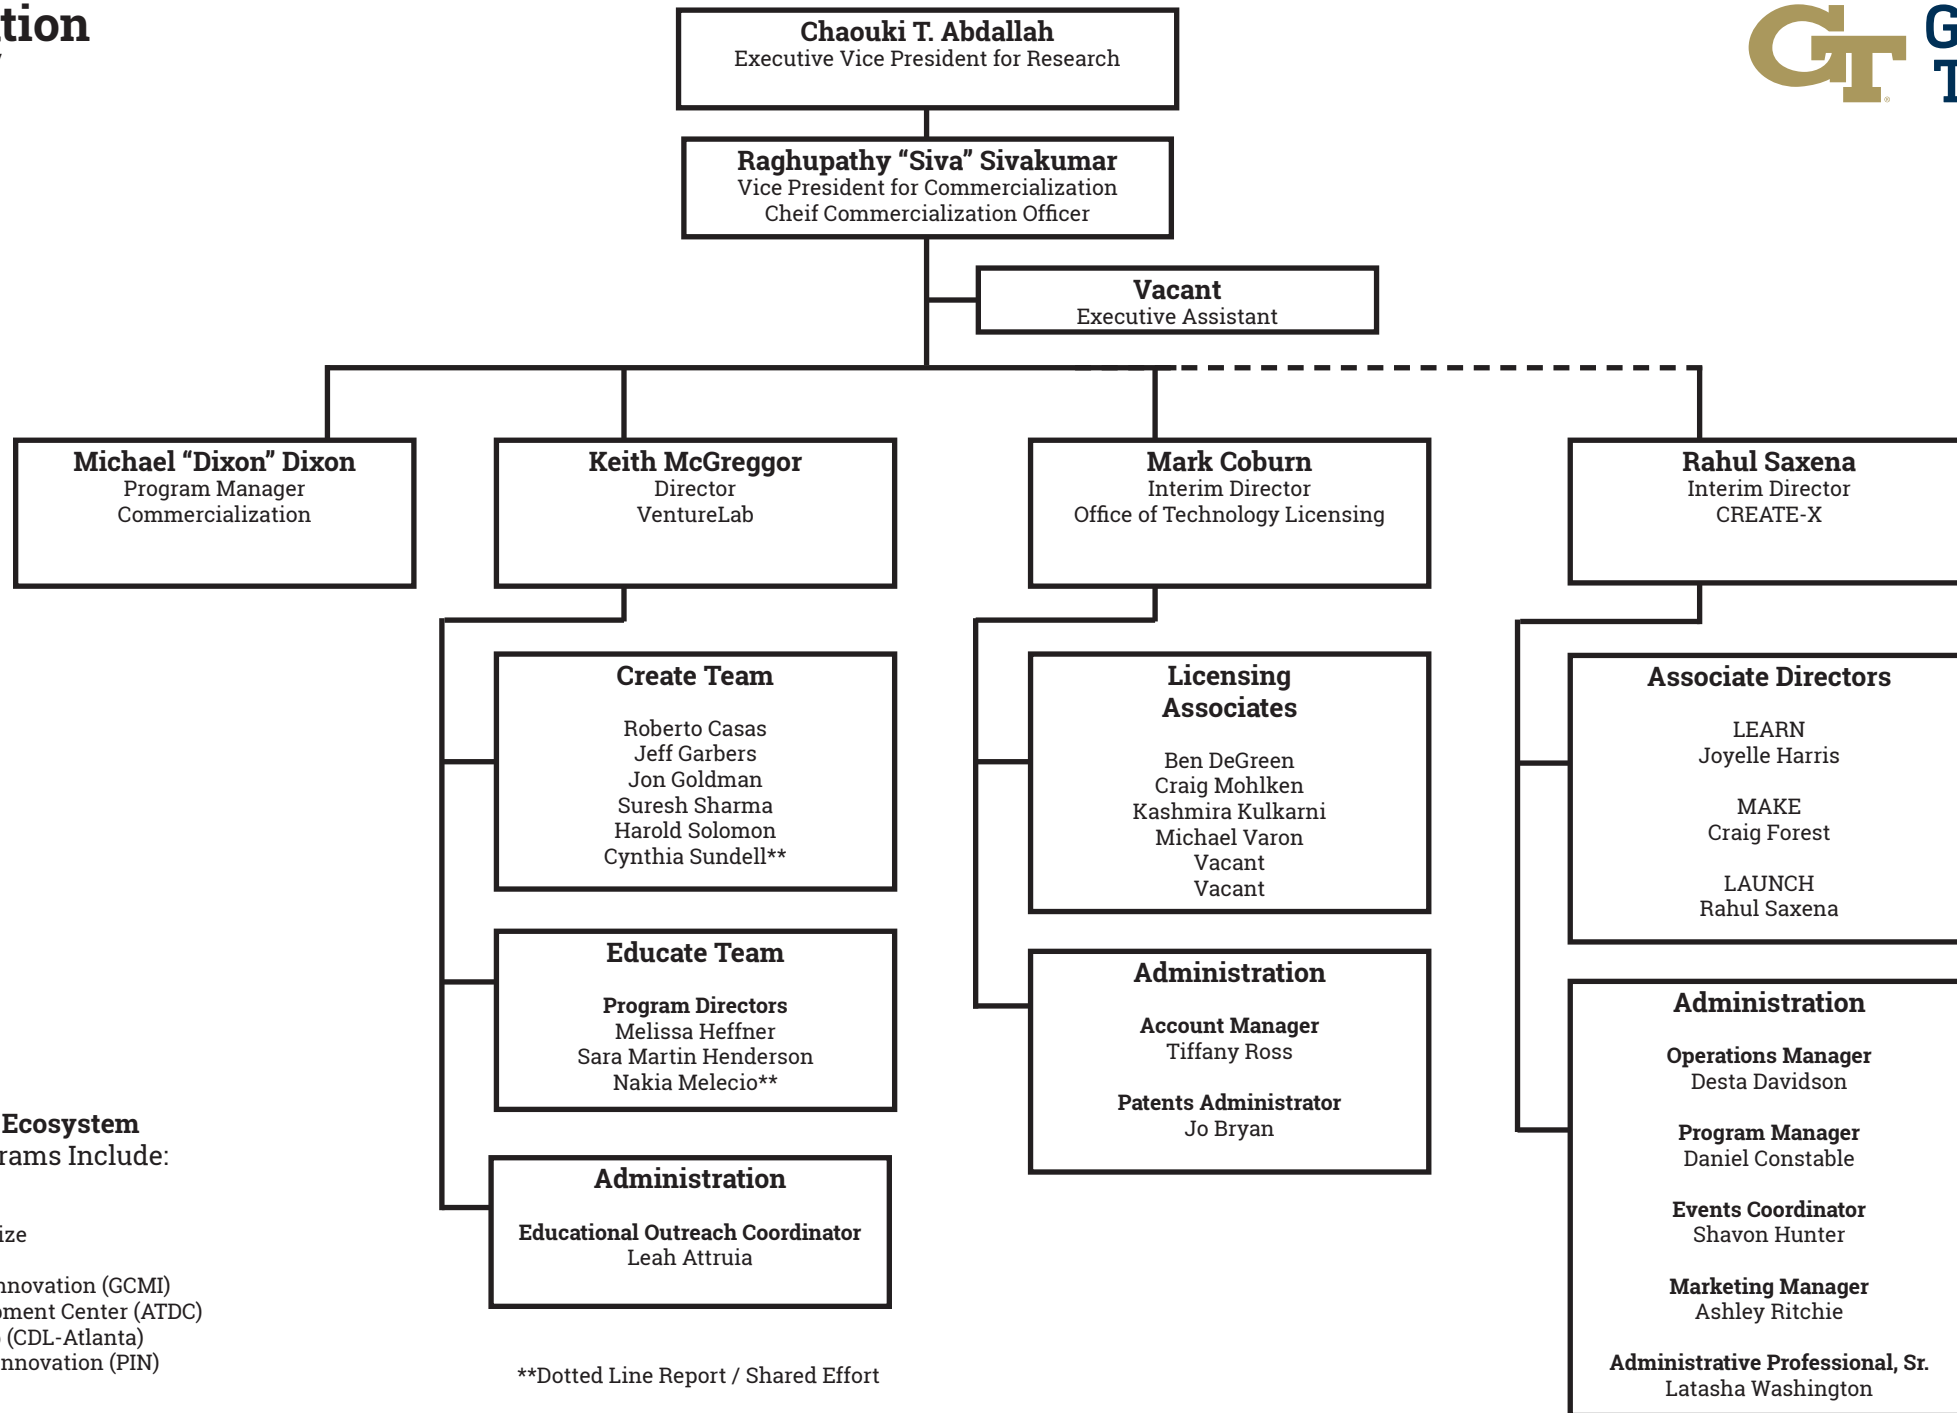

Coming Soon

 Institute units, outside of EVPR reporting lines.

Research Administration / Sponsored Programs

<http://osp.gatech.edu/>
<http://gtrc.gatech.edu/>

Research Computing and Information Technology (IT)

<http://research.gatech.edu/>

Commercialization Ecosystem
 Allied Units and Programs Include:

- Biocity
- InVenture Prize
- Engage
- Global Center for Medical Innovation (GCMI)
- Advanced Technology Development Center (ATDC)
- Creative Destruction Lab (CDL-Atlanta)
- Partnership for Inclusive Innovation (PIN)

**Dotted Line Report / Shared Effort