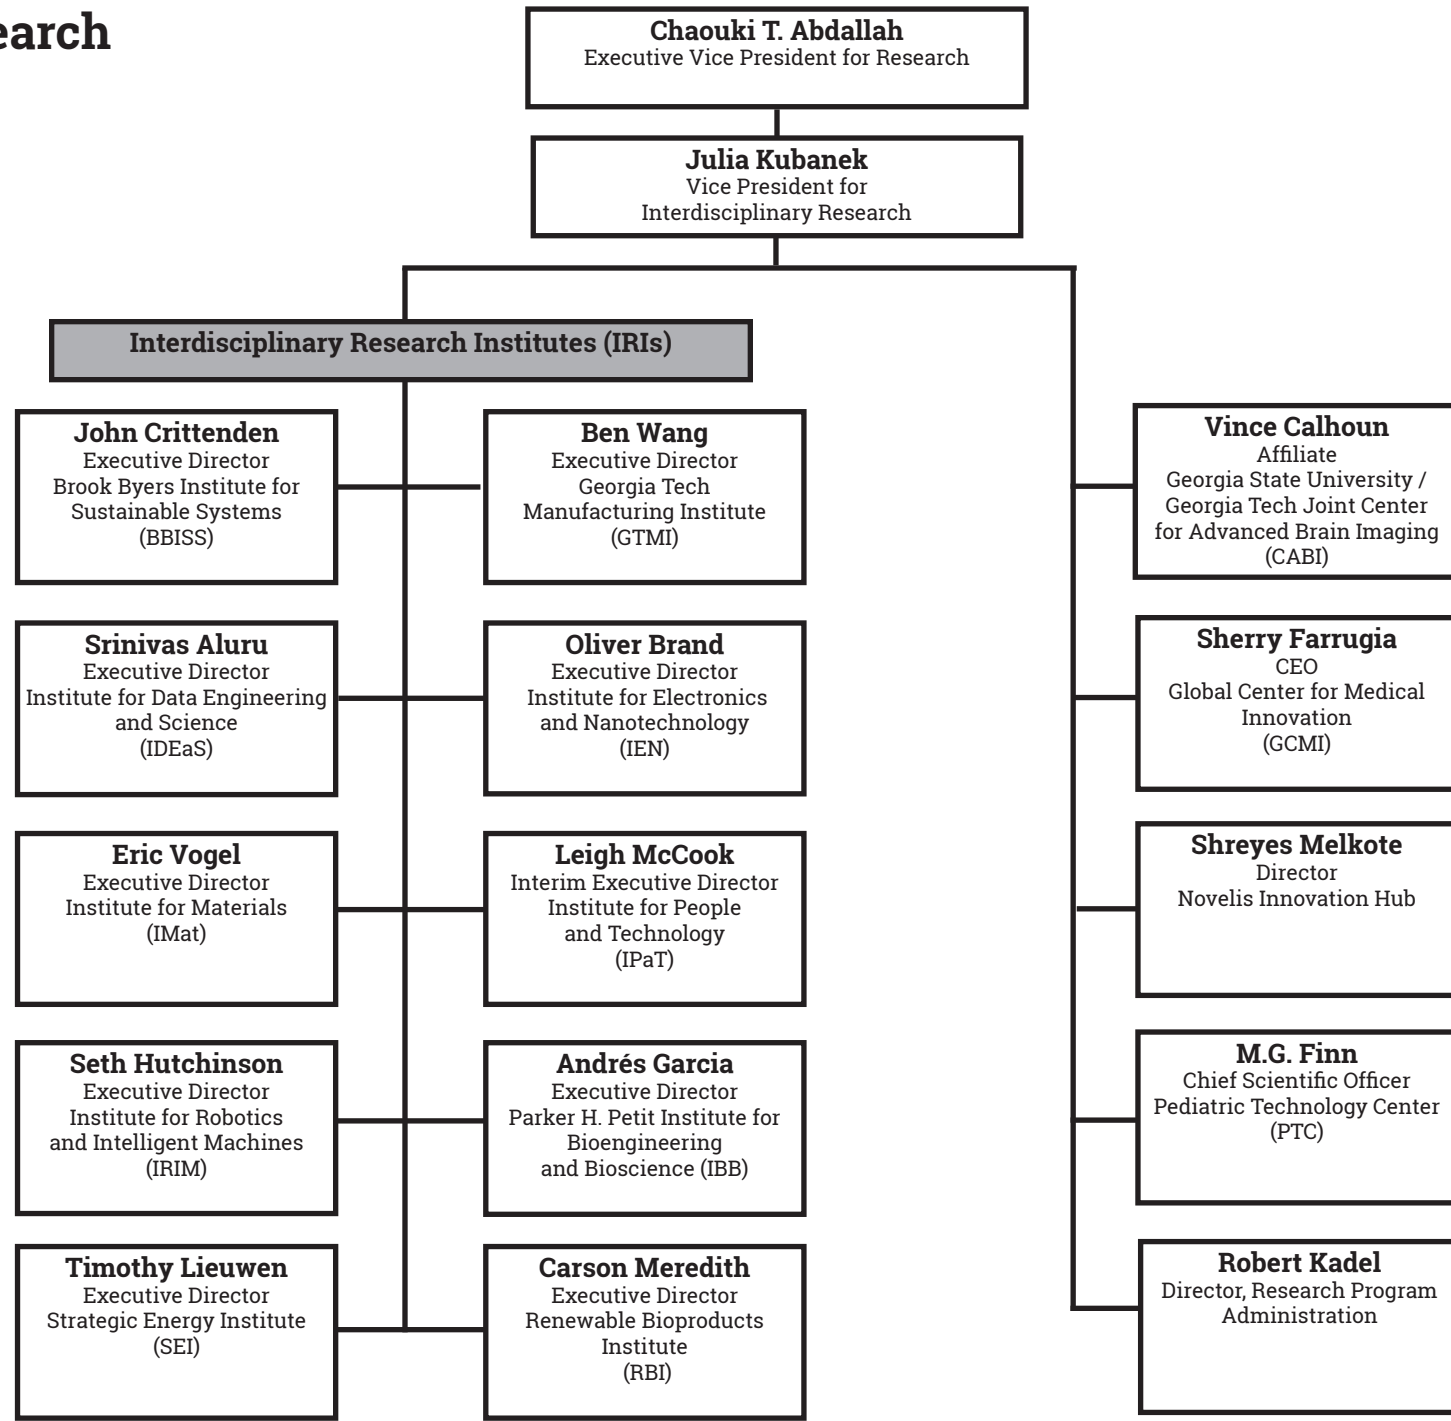

Coming Soon

 Institute units, outside of EVPR reporting lines.

Research Administration / Sponsored Programs

<http://osp.gatech.edu/>
<http://gtrc.gatech.edu/>

Research Computing and Information Technology (IT)

<http://research.gatech.edu/>

Commercialization Ecosystem
 Allied Units and Programs Include:

- Biocity
- InVenture Prize
- Engage
- Global Center for Medical Innovation (GCMI)
- Advanced Technology Development Center (ATDC)
- Creative Destruction Lab (CDL-Atlanta)
- Partnership for Inclusive Innovation (PIN)

**Dotted Line Report / Shared Effort