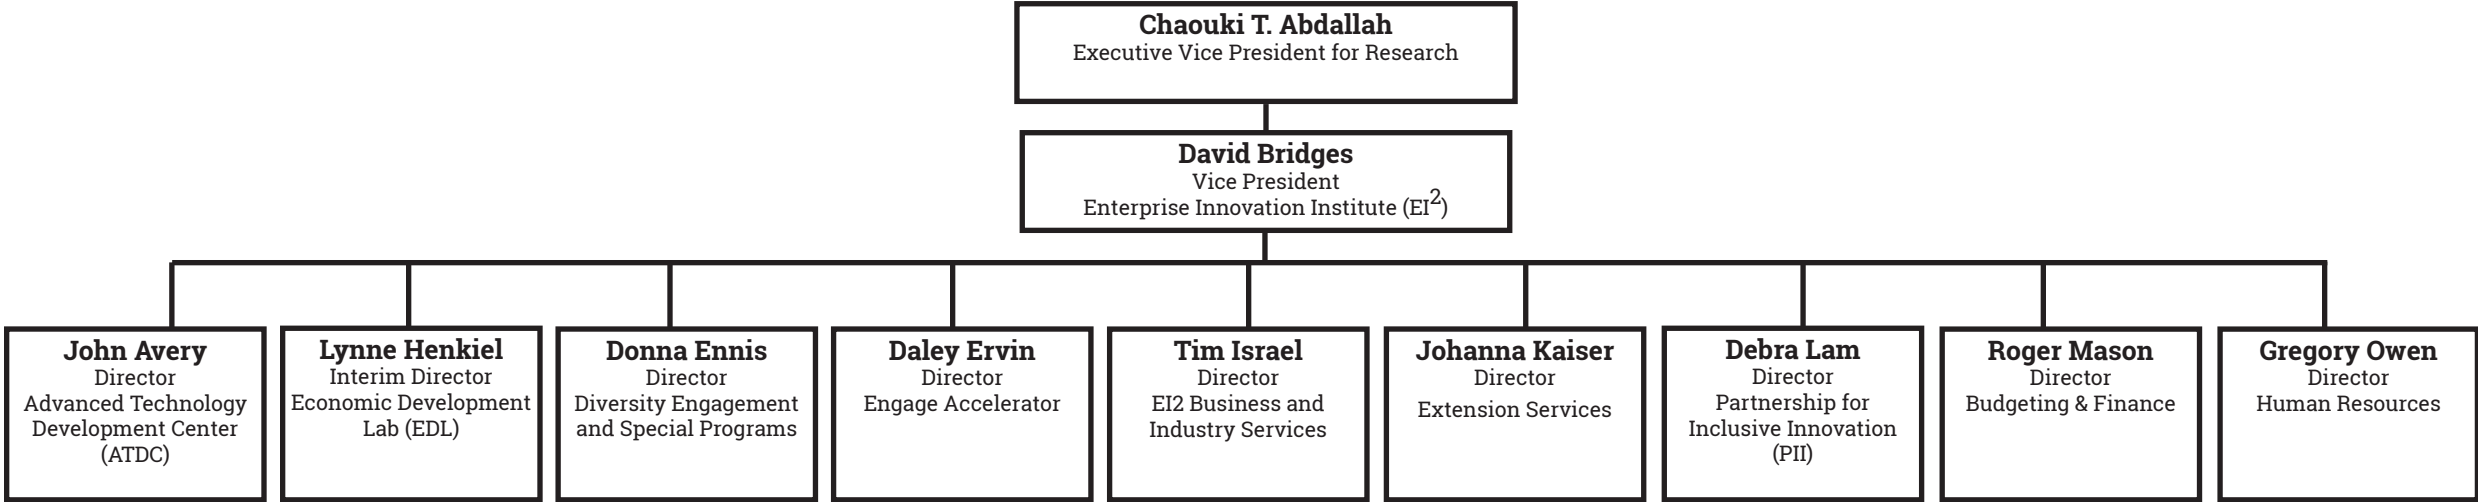

Coming Soon

 Institute units, outside of EVPR reporting lines.

Research Administration / Sponsored Programs

<http://osp.gatech.edu/>
<http://gtrc.gatech.edu/>

Research Computing and Information Technology (IT)

<http://research.gatech.edu/>

Commercialization Ecosystem
 Allied Units and Programs Include:

- Biocity
- InVenture Prize
- Engage
- Global Center for Medical Innovation (GCMI)
- Advanced Technology Development Center (ATDC)
- Creative Destruction Lab (CDL-Atlanta)
- Partnership for Inclusive Innovation (PIN)

**Dotted Line Report / Shared Effort